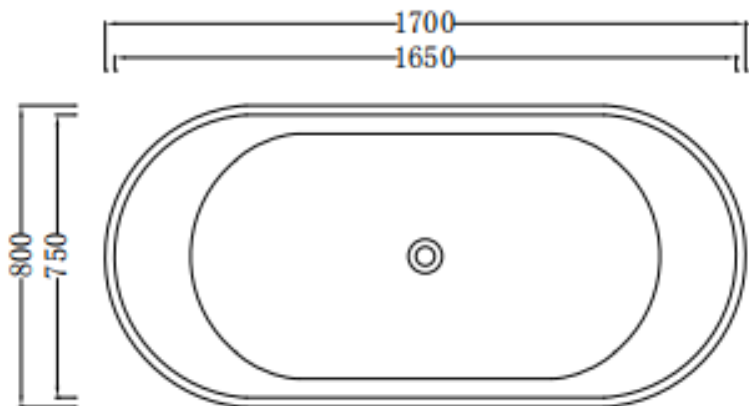

moda

Code: B-204

Material: Isostone - 70% Limestone Composite

Size: W 1700 x D 800 x H 550 mm

Warranty: 10 Years

Features:

- Freestanding Bath
- Smooth matt white finish (gloss by custom order)
- Italian Design & Engineering
- Solid Material (**All White only**)
- Suits 40mm waste
- Scratch and Stain resistance
- Repairable Material
- Australian Standard (SAI)
AS/NZS 3718:2003

JOSEPHINE

Specifications:

- Crate size:
W 1830 x D 930 x H 760 mm
- Gross Weight: 242Kg

WaterMark
LIC: WMKA00381
SAI GLOBAL

Australian
Standard

ACS

DESIGNER BATHROOMS

1300 898 889