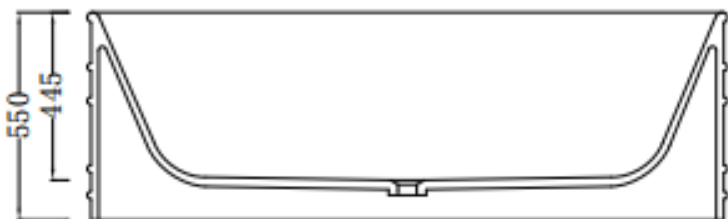

moda

Code: B-204

Material: Isostone - 70% Limestone Composite

Size: W 1700 x D 800 x H 550 mm

Warranty: 10 Years

Features:

- Freestanding Bath
- Smooth matt white finish (gloss by custom order)
- Italian Design & Engineering
- Solid Material (**All White only**)
- Suits 40mm waste
- Scratch and Stain resistance
- Repairable Material
- Australian Standard (SAI)
AS/NZS 3718:2003

JOSEPHINE

Specifications:

- Crate size:
W 1830 x D 930 x H 760 mm
- Gross Weight: 242Kg

WaterMark
LIC: WMKA00381
SAI GLOBAL

Australian
Standard

ACS

DESIGNER BATHROOMS

1300 898 889