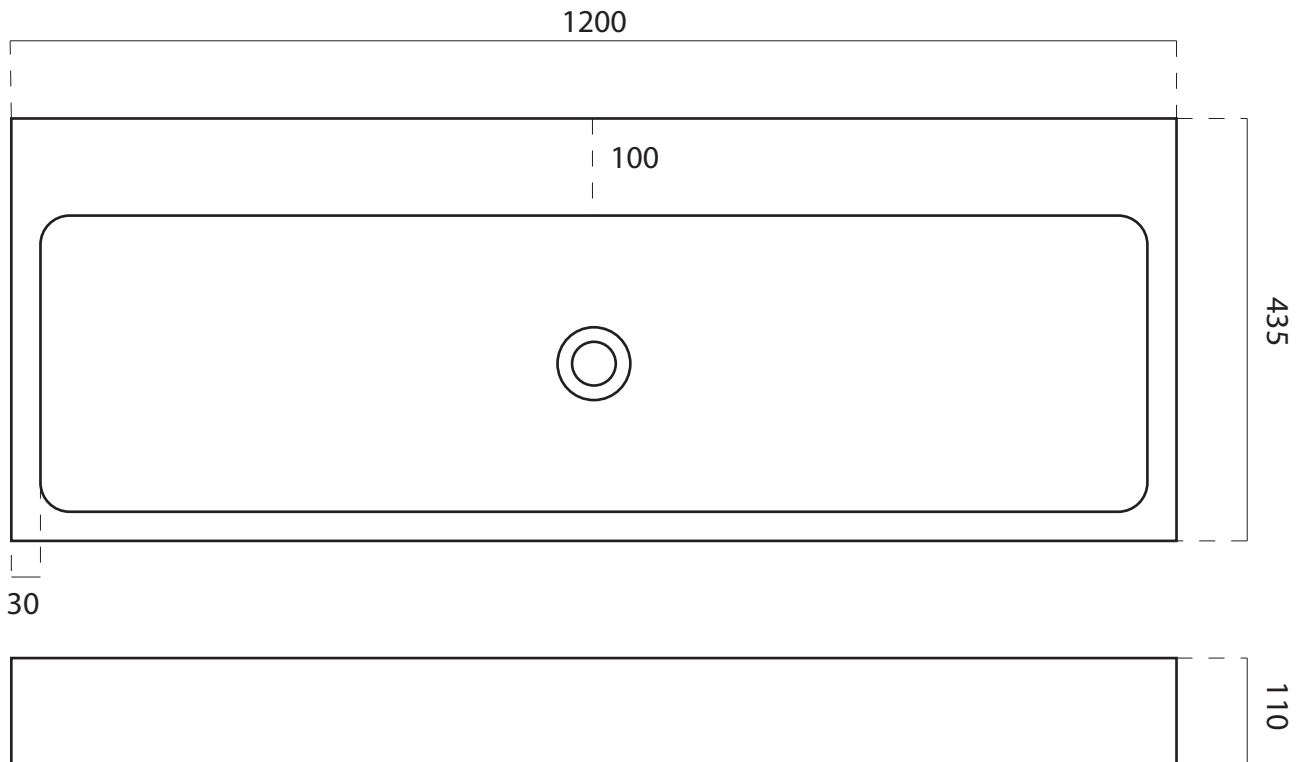

moda

Code: CUUB25M

Material: Isostone - 70% Limestone Composite

Size: W 1200 x D 435 x H 110 mm

Warranty: 10 Years

Features:

- Wall Mounted Basin with Brackets
- Smooth matt white finish (gloss by custom order)
- Italian Design & Engineering
- Solid Material
- Suits 32mm waste (not included)
- Scratch and Stain resistance
- Repairable Material
- Australian Standard (SAI)
AS/NZS 3718:2003

AALIYAH

Specifications:

- Crate size:
W 1200 x D 435 x H 110 mm
- Gross Weight: 33Kg

ACS

DESIGNER BATHROOMS

1300 898 889

www.acsbathrooms.com.au