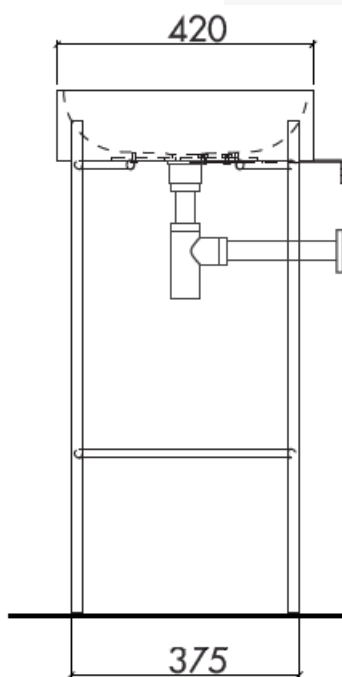

moda

Code: CUUB42MA

Material: Isostone - 70% Limestone Composite

Size: W 700 x D 430 x H 870 mm

Warranty: 10 Years

Features:

- Freestanding Basin with Metal Legs
- Smooth matt white finish (gloss by custom order)
- Italian Design & Engineering
- Available in Matt Black & Satin Brass legs
- Solid Material
- Scratch and Stain resistance
- Repairable Material

LILIANA

Specifications:

- Net Weight: 21Kg
- Crate size:
L 810, W 540, H 540mm
- Gross Weight: 29Kg

ACS

DESIGNER BATHROOMS

1300 898 889

www.acsbathrooms.com.au