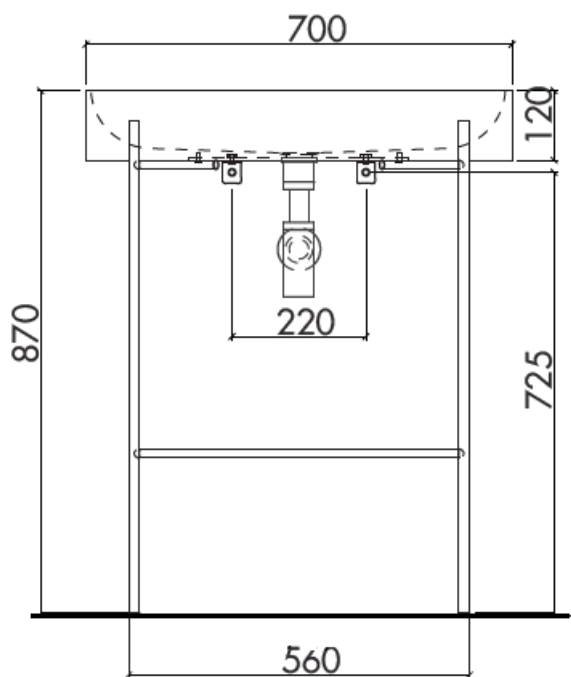

moda

Code: CUUB42MA

Material: Isostone - 70% Limestone Composite

Size: W 700 x D 430 x H 870 mm

Warranty: 10 Years

Features:

- Freestanding Basin with Metal Legs
- Smooth matt white finish (gloss by custom order)
- Italian Design & Engineering
- Available in Matt Black & Satin Brass legs
- Solid Material
- Scratch and Stain resistance
- Repairable Material

LILIANA

Specifications:

- Net Weight: 21Kg
- Crate size:
L 810, W 540, H 540mm
- Gross Weight: 29Kg

ACS

DESIGNER BATHROOMS

1300 898 889

www.acsbathrooms.com.au