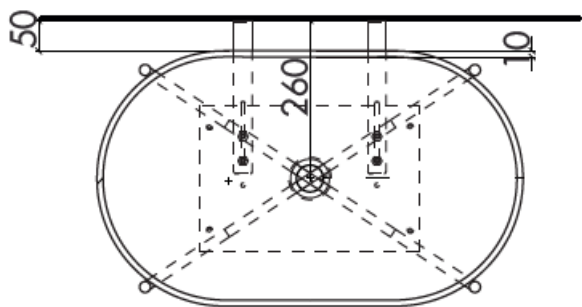

moda

Code: CUUB42MA

Material: Isostone - 70% Limestone Composite

Size: W 700 x D 430 x H 870 mm

Warranty: 10 Years

Features:

- Freestanding Basin with Metal Legs
- Smooth matt white finish (gloss by custom order)
- Italian Design & Engineering
- Available in Matt Black & Satin Brass legs
- Solid Material
- Scratch and Stain resistance
- Repairable Material

LILIANA

Specifications:

- Net Weight: 21Kg
- Crate size:
L 810, W 540, H 540mm
- Gross Weight: 29Kg

ACS

DESIGNER BATHROOMS

1300 898 889

www.acsbathrooms.com.au