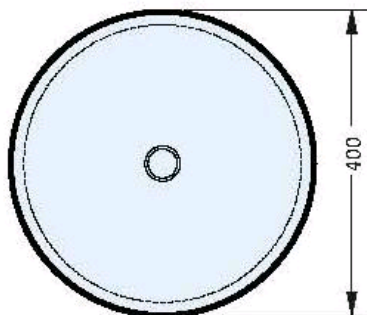

moda

STONE BASIN

- Code: CUUB83
- Pedestal Basin
- Dimensions – 400 DIA x 820H mm
- 70% Limestone Composite
- 10yr Warranty
- Smooth Solid Matt or Gloss Finish
- No Tap Hole
- 32mm waste
- Repairable
- Australian Standard (SAI)