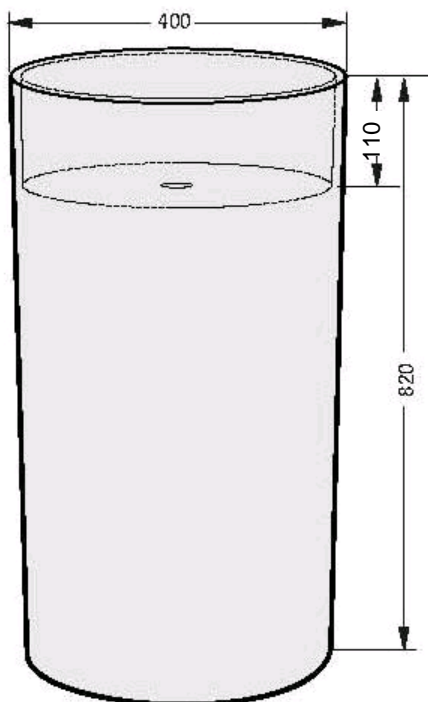

moda

STONE BASIN

- Code: CUUB83
- Pedestal Basin
- Dimensions – 400 DIA x 820H mm
- 70% Limestone Composite
- 10yr Warranty
- Smooth Solid Matt or Gloss Finish
- No Tap Hole
- 32mm waste
- Repairable
- Australian Standard (SAI)